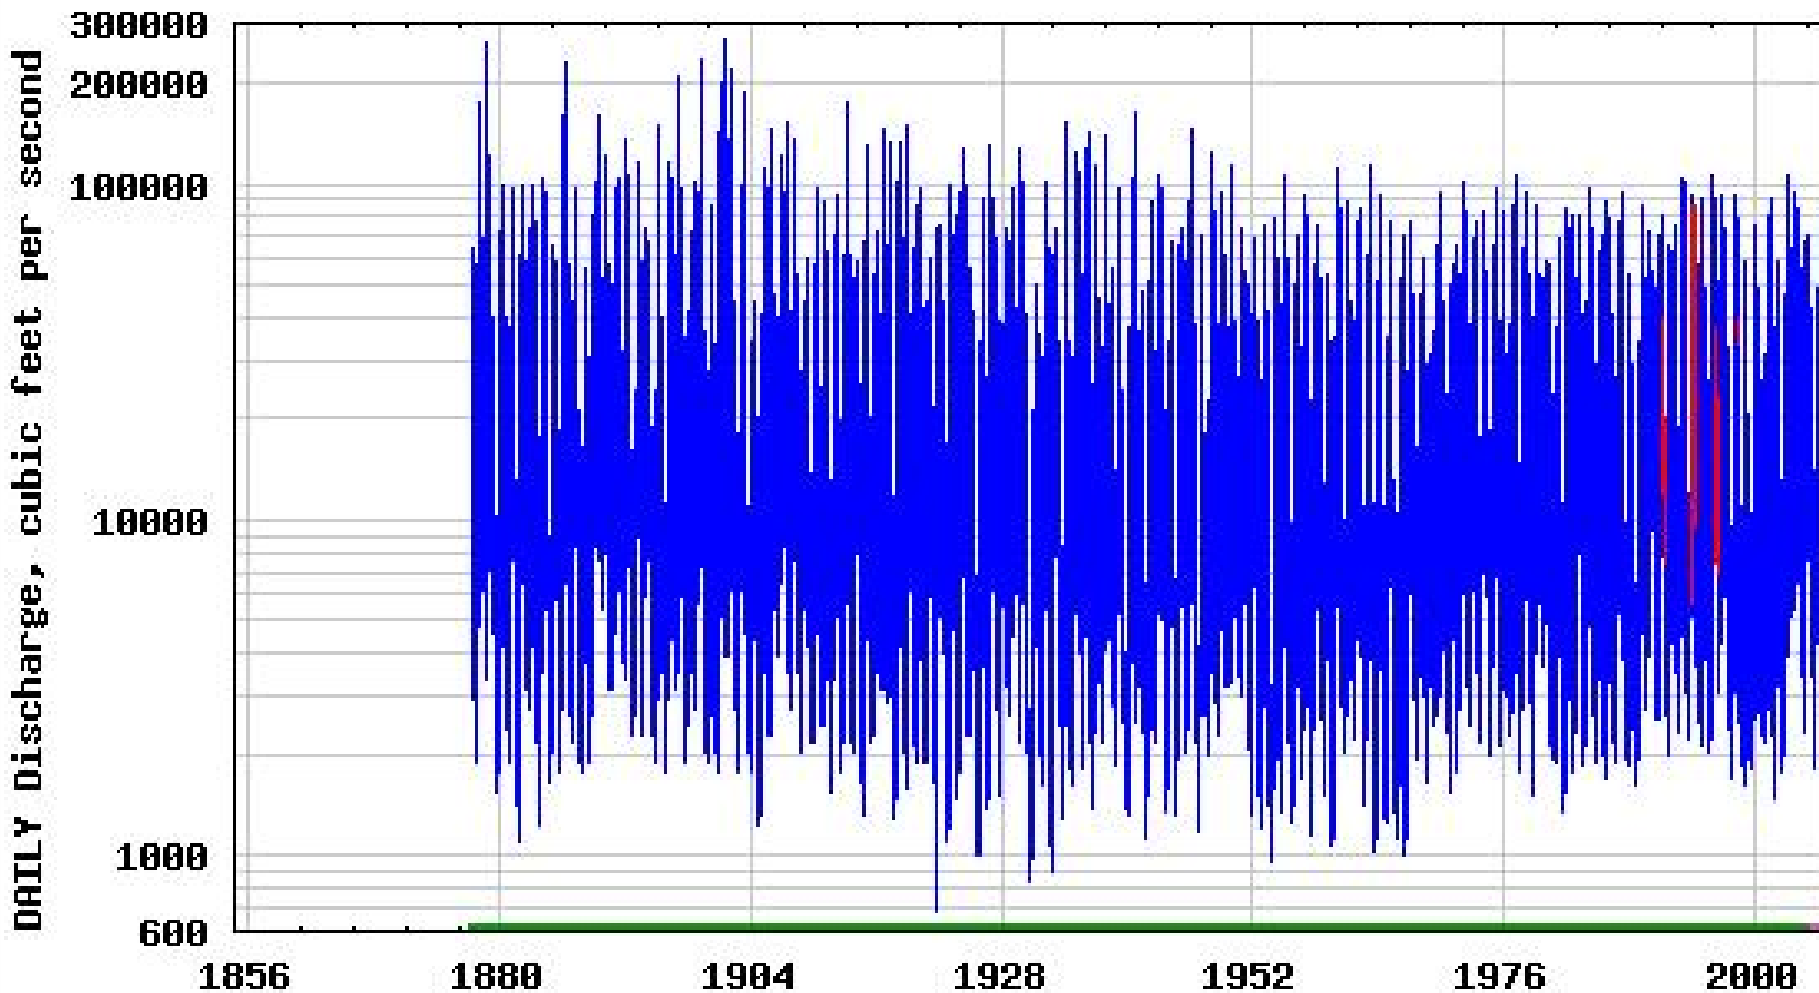

USGS 03193000 KANAWHA RIVER AT KANAWHA FALLS, WV

— Daily mean discharge
 — Estimated daily mean discharge

— Period of approved data
 — Period of provisional data